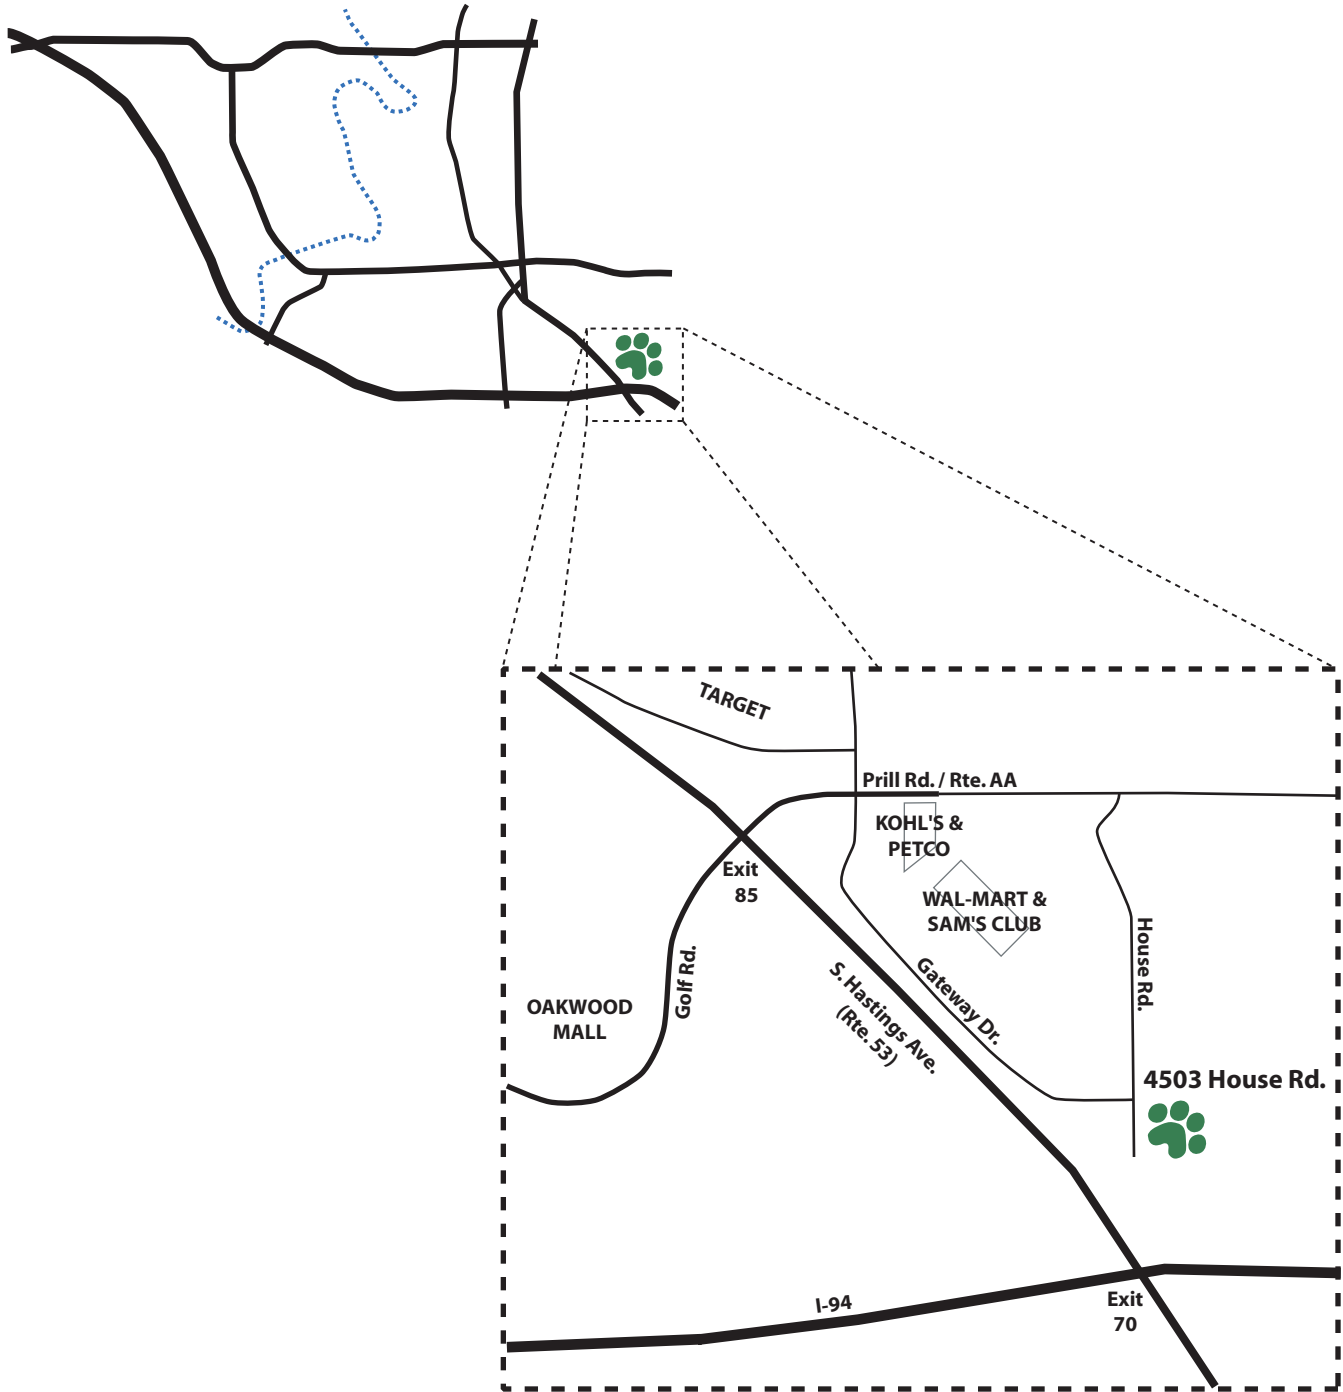

EAU CLAIRE OFF-LEASH DOG PARK

ADDRESS: 4503 House Road, Eau Claire, WI 54701

WEB SITE: www.edcogpark.com

A community group that promotes, improves and maintains the facility meets once a month at 7 pm in Room 104 of the Eau Claire Parks & Rec Building at 1300 1st Avenue.